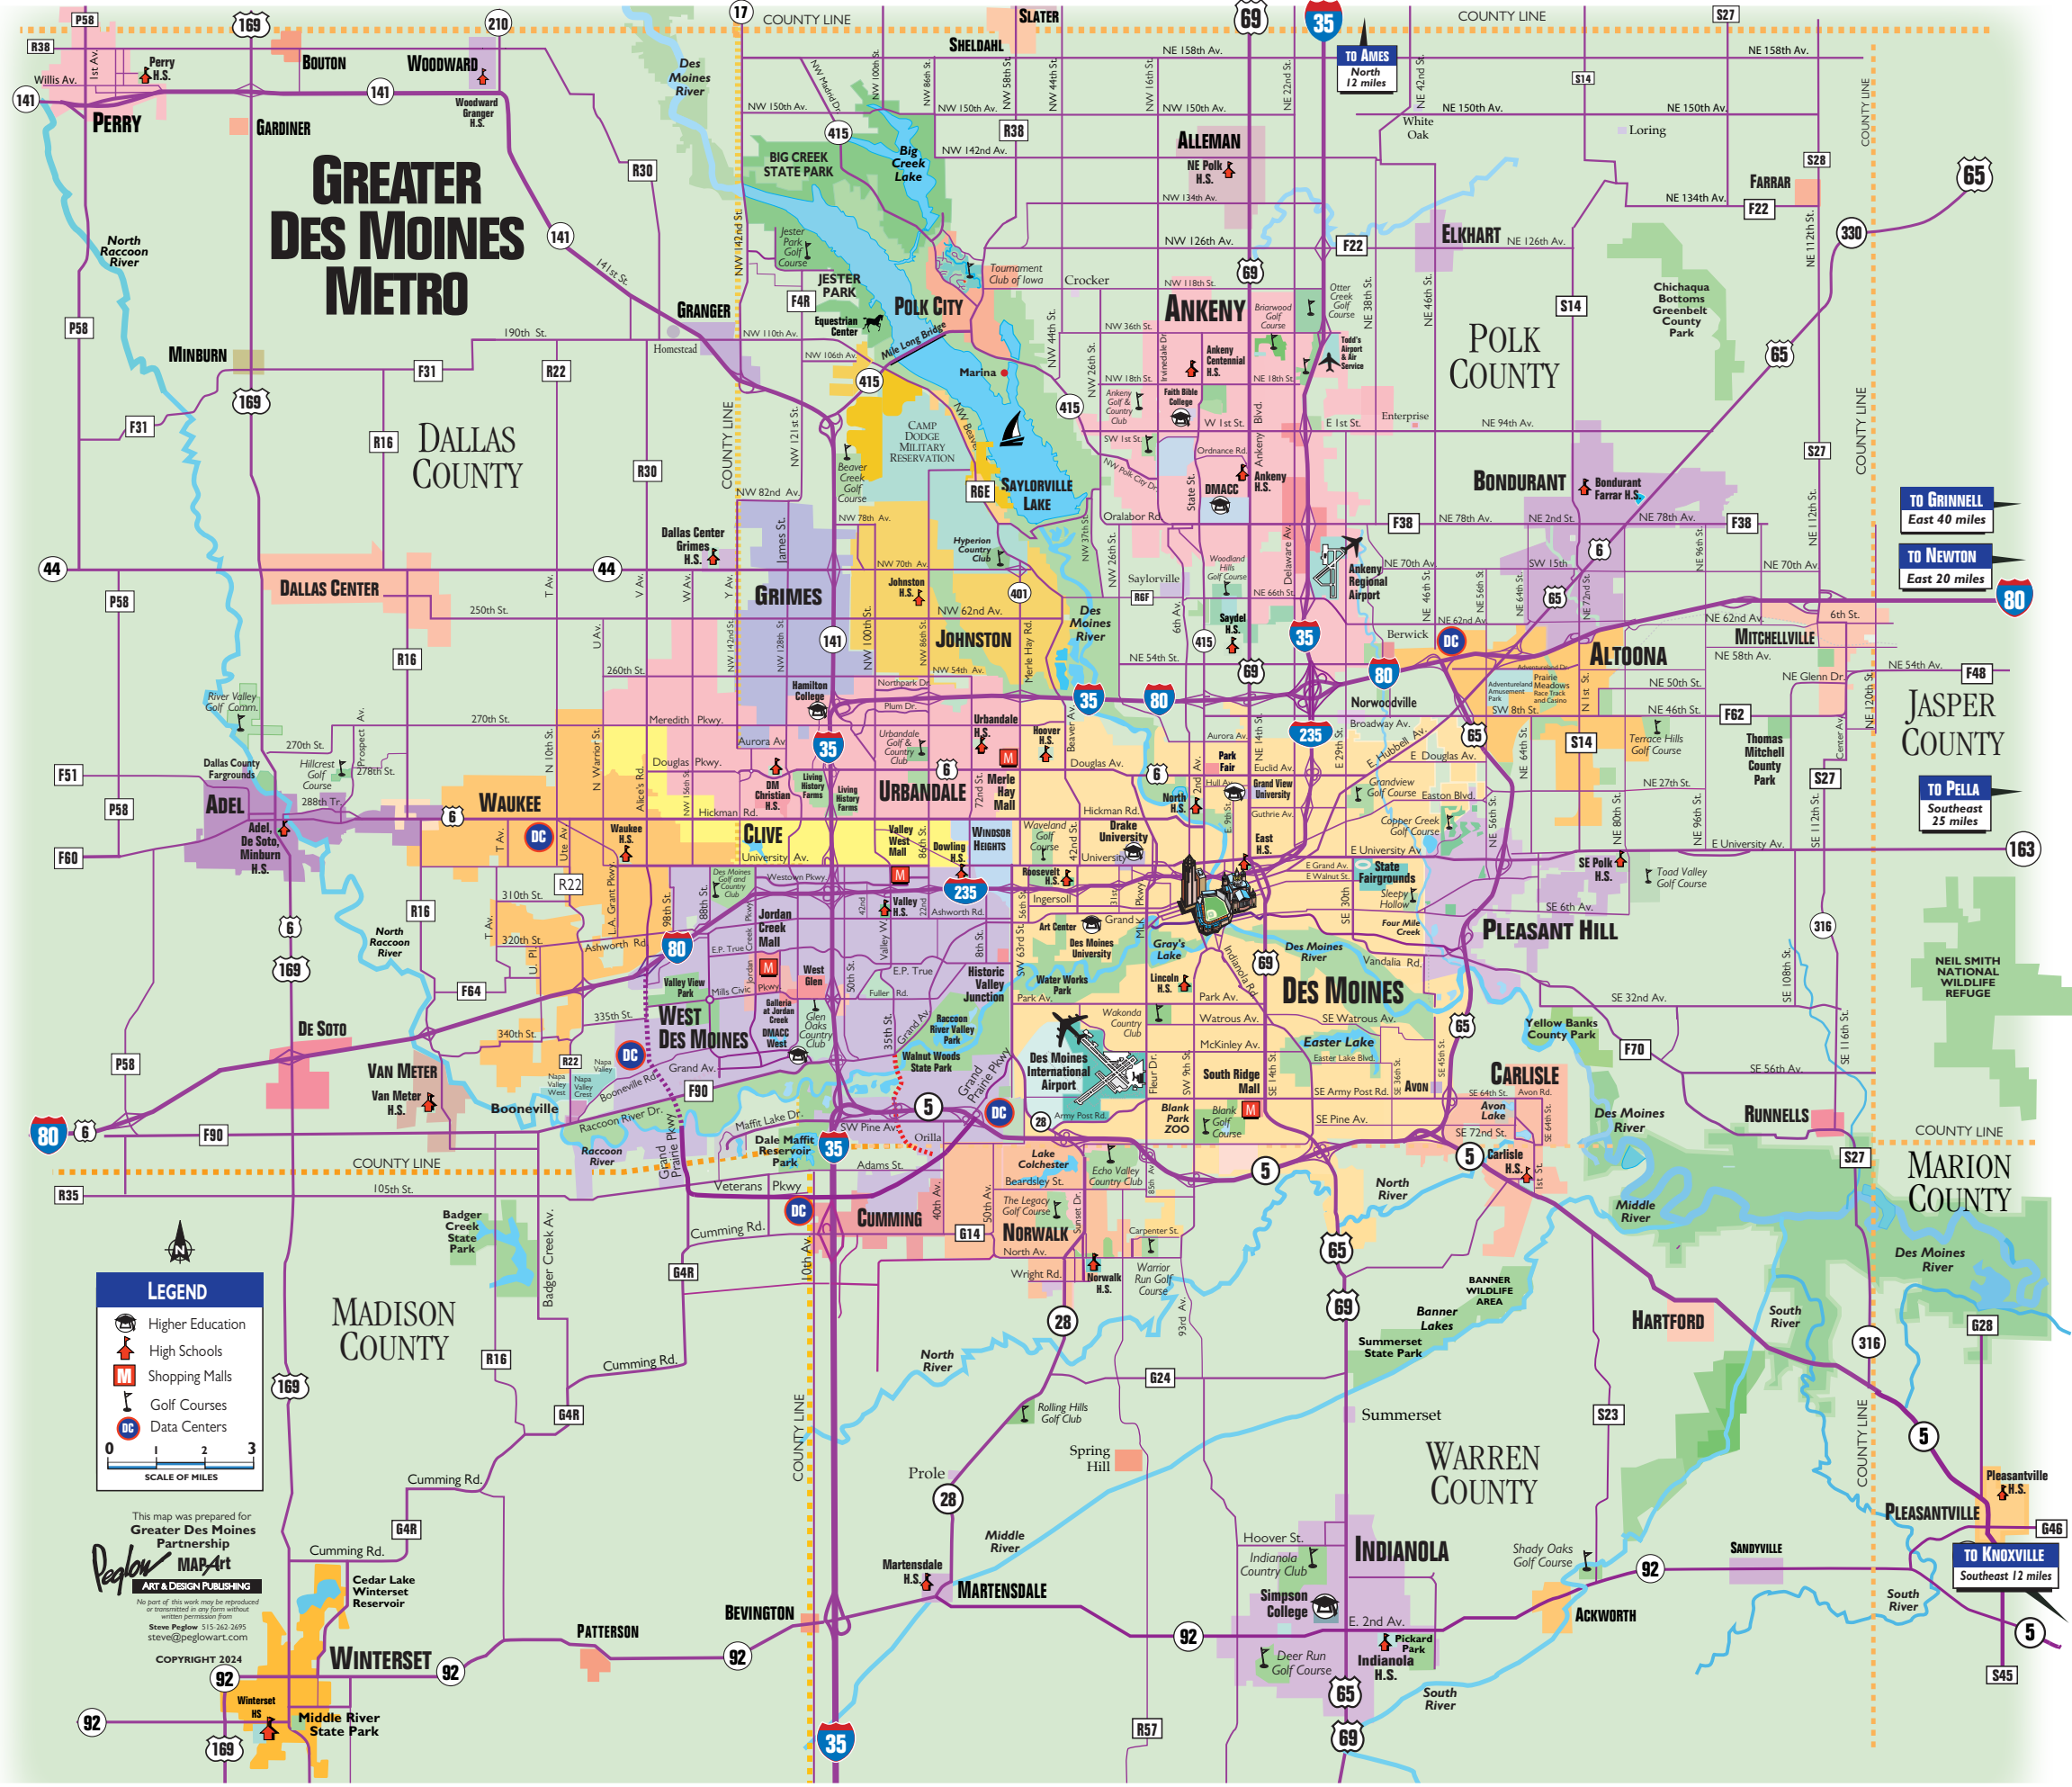

# GREATER DES MOINES METRO

**LEGEND**

- Higher Education
- High Schools
- Shopping Malls
- Golf Courses
- Data Centers

0 1 2 3  
SCALE OF MILES

This map was prepared for  
**Greater Des Moines Partnership**  
MAP-ART  
ART & DESIGN PUBLISHING  
No part of this work may be reproduced or transmitted in any form without written permission from Steve Peglow 515.262.2695 steve@peglowart.com  
COPYRIGHT 2024

TO AMES  
North 12 miles

TO GRINNELL  
East 40 miles

TO NEWTON  
East 20 miles

TO PELLA  
Southeast 25 miles

TO KNOXVILLE  
Southeast 12 miles